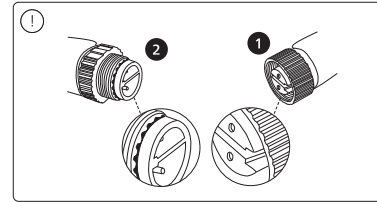

PHILIPS

hue personal wireless lighting

Festavia string lights 500 LEDs

2

3

Signify
I.B.R.S. / C.C.R.I. Numéro 10461
5600 VB Eindhoven,
the Netherlands
00800-74454775

© 2023 Signify Holding
All rights reserved