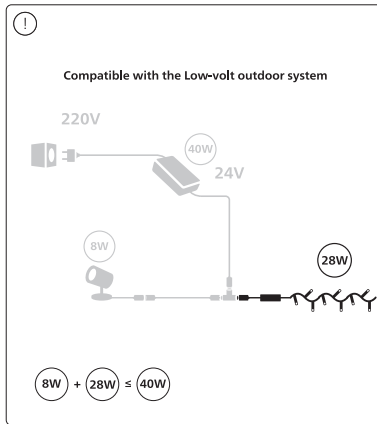

PHILIPS

hue personal wireless lighting

Festavia string lights 500 LEDs

2

3

Signify
I.B.R.S. / C.C.R.I. Numéro 10461
5600 VB Eindhoven,
the Netherlands
00800-74454775

© 2023 Signify Holding
All rights reserved

www.philips-hue.com

442296206321
Last update: 05/2023

4

5

6

7