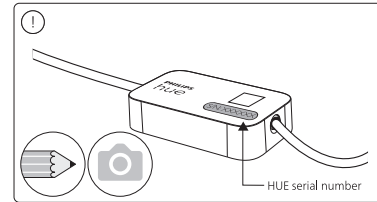

PHILIPS

hue personal wireless lighting

Festavia string lights 500 LEDs

2

3

Signify
I.B.R.S. / C.C.R.I. Numéro 10461
5600 VB Eindhoven,
the Netherlands
00800-74454775

© 2023 Signify Holding
All rights reserved

www.philips-hue.com

442296206321
Last update: 05/2023

4

5

6

7