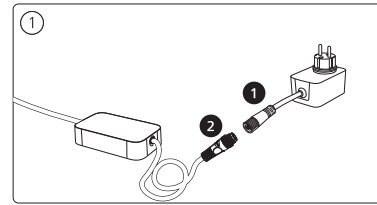

PHILIPS

hue personal wireless lighting

Festavia string lights 500 LEDs

2

3

Signify
I.B.R.S. / C.C.R.I. Numéro 10461
5600 VB Eindhoven,
the Netherlands
00800-74454775

© 2023 Signify Holding
All rights reserved