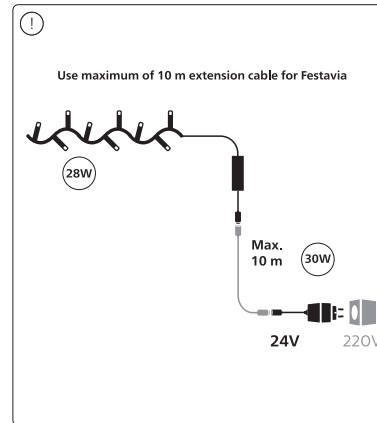

PHILIPS

hue personal wireless lighting

Festavia string lights 500 LEDs

2

3

Signify
I.B.R.S. / C.C.R.I. Numéro 10461
5600 VB Eindhoven,
the Netherlands
00800-74454775

© 2023 Signify Holding
All rights reserved

www.philips-hue.com

442296206321
Last update: 05/2023

4

5

6

7