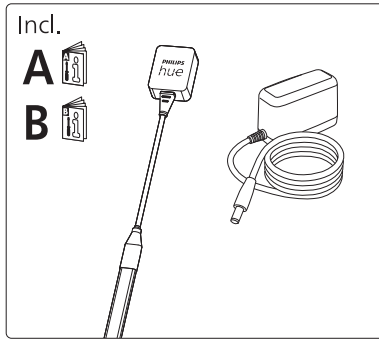

PHILIPS

hue personal wireless lighting

Solo lightstrip

HUE serial number

Signify
I.B.R.S. / C.C.R.I. Numéro 10461
5600 VB Eindhoven,
the Netherlands
00800-74454775

© 2024 Signify Holding
All rights reserved