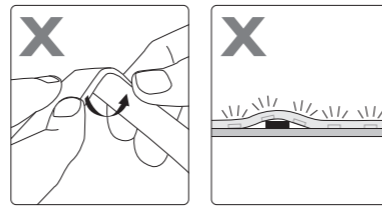

PHILIPS

hue personal wireless lighting

Solo lightstrip

HUE serial number

Signify  
I.B.R.S. / C.C.R.I. Numéro 10461  
5600 VB Eindhoven,  
the Netherlands  
00800-74454775

© 2024 Signify Holding  
All rights reserved