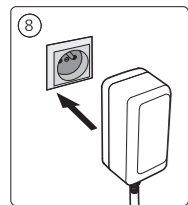

PHILIPS

hue personal wireless lighting

Solo lightstrip

HUE serial number

Signify
I.B.R.S. / C.C.R.I. Numéro 10461
5600 VB Eindhoven,
the Netherlands
00800-74454775

© 2024 Signify Holding
All rights reserved

Last update: 02/2024

www.philips-hue.com

442296457571

User manual
Benutzerhandbuch
Notice d'emploi
Manual de usuario
Manual do usuário
Manuale d'uso

To connect your new Hue luminaire, select the installation instruction (A or B) that is applicable for you.
Discover
For more information visit philips-hue.com

DE
Zum Verbinden Ihrer neuen Hue-Leuchte wählen Sie die für Ihre Situation zutreffende Installationsanweisung (A oder B)

Entdecken
Weitere Informationen finden Sie unter www.philips-hue.com

FR
Pour raccorder votre nouveau luminaire, sélectionnez la consigne d'installation (A ou B) qui s'applique à vous.

Découverte
Pour plus d'informations, rendez-vous sur www.philips-hue.com

ES
Para conectar su nueva luminaria Hue, seleccione la instrucción de instalación (A o B) que sea aplicable en su caso.

Descubrir
Para obtener más información, visita www.philips-hue.com

PT
Para ligar a sua nova luminária Hue, selecione as instruções de instalação (A ou B) que se aplicam a si.

Descobrir
Para mais informações, visite www.philips-hue.com

IT
Per collegare il nuovo apparecchio per l'illuminazione Hue White, selezionare le istruzioni di installazione (A o B) adatte alle proprie esigenze.

Scoperta
Per ulteriori informazioni, visita il sito Internet www.philips-hue.com

NL
Kies de installatie-instructies (A of B) die voor jou van toepassing zijn om je nieuwe Hue armatuur aan te sluiten.

Ontdek
Meer informatie vindt u op www.philips-hue.com