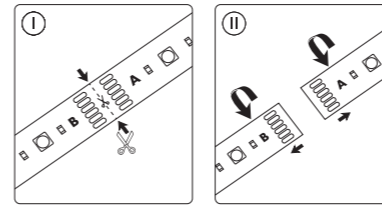

PHILIPS

hue personal wireless lighting

Solo lightstrip

HUE serial number

Signify  
I.B.R.S. / C.C.R.I. Numéro 10461  
5600 VB Eindhoven,  
the Netherlands  
00800-74454775

© 2024 Signify Holding  
All rights reserved