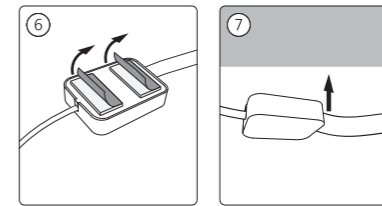

PHILIPS

hue personal wireless lighting

Solo lightstrip

HUE serial number

Signify  
I.B.R.S. / C.C.R.I. Numéro 10461  
5600 VB Eindhoven,  
the Netherlands  
00800-74454775

© 2024 Signify Holding  
All rights reserved