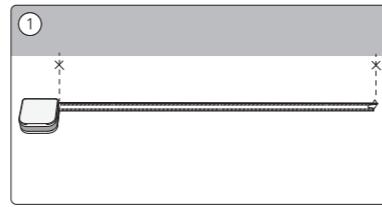

PHILIPS

hue personal wireless lighting

Solo lightstrip

HUE serial number

Signify  
I.B.R.S. / C.C.R.I. Numéro 10461  
5600 VB Eindhoven,  
the Netherlands  
00800-74454775

© 2024 Signify Holding  
All rights reserved