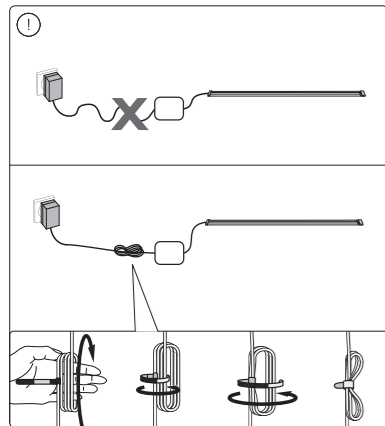

To connect your new Hue luminaire, select the installation instruction (A or B) that is applicable for you.
Discover
For more information visit philips-hue.com

DE
Zum Verbinden Ihrer neuen Hue-Leuchte wählen Sie die für Ihre Situation zutreffende Installationsanweisung (A oder B)

Entdecken
Weitere Informationen finden Sie unter www.philips-hue.com

FR
Pour raccorder votre nouveau luminaire, sélectionnez la consigne d'installation (A ou B) qui s'applique à vous.

Découverte
Pour plus d'informations, rendez-vous sur www.philips-hue.com

ES
Para conectar su nueva luminaria Hue, seleccione la instrucción de instalación (A o B) que sea aplicable en su caso.

Descubrir
Para obtener más información, visita www.philips-hue.com

PT
Para ligar a sua nova luminária Hue, selecione as instruções de instalação (A ou B) que se aplicam a si.

Descobrir
Para mais informações, visite www.philips-hue.com

IT
Per collegare il nuovo apparecchio per l'illuminazione Hue White, selezionare le istruzioni di installazione (A o B) adatte alle proprie esigenze.

Scoperta
Per ulteriori informazioni, visita il sito Internet www.philips-hue.com

NL
Kies de installatie-instructies (A of B) die voor jou van toepassing zijn om je nieuwe Hue armatuur aan te sluiten.

Ontdek
Meer informatie vindt u op www.philips-hue.com

EL
Για να συνδέσετε το νέο φωτιστικό Hue, επιλέξτε τις οδηγίες εγκατάστασης (A ή B) που ισχύουν για το δικό σας προϊόν.

Ανακαλύψτε
Για περισσότερες πληροφορίες, επισκεφθείτε την τοποθεσία www.philips-hue.com

PL
Aby podłączyć nową oprawę oświetleniową Hue, wybierz odpowiednią instrukcję instalacji (A lub B).

Odkrywanie
Więcej informacji można znaleźć na stronie internetowej www.philips-hue.com

CZ
Před připojením svítidla Hue zvolte montážní pokyny (A nebo B) relevantní pro váš systém.

Nabídka
Více informací naleznete na www.philips-hue.com

HU
Az új Hue lámpatestet csatlakoztatásához válassza ki a körülményeknek megfelelő telepítési útmutatót (A vagy B).

Fedezze fel
A további tudnivalók a www.philips-hue.com oldalon olvashatók

DA
Tilslut det nye Hue White-armatur som angivet i den relevante installationsanvisning (A eller B).

Opdage
Du kan finde flere oplysninger på www.philips-hue.com

SV
Vid anslutning av en ny Hue-armatur väljer du den installationsanvisning (A eller B) som gäller för dig.

Upptäck
Mer information finns på www.philips-hue.com

NO
For å koble til den nye Hue-lysmatøren, velg installeringsinstruksjonen (A eller B) som gjelder for deg.

Bli kjent
Du finner mer informasjon ved å gå til www.philips-hue.com

FI
Kytke uusi Hue-valaisin valitsemalla soveltuva asennusohje (A tai B).

Tutustu
Lisätietoja on osoitteessa www.philips-hue.com

SK
Ak chcete pripojiť svoje nové svietidlo Hue, vyberte montážne pokyny (A alebo B), ktoré sa naň vzťahujú.

Objavte
Ďalšie informácie ziskate na lokalite www.philips-hue.com