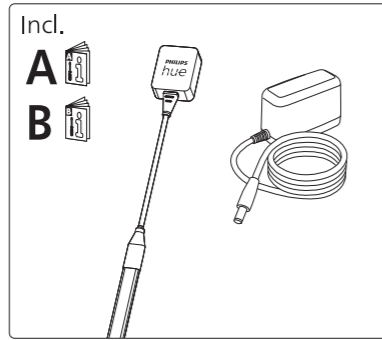

PHILIPS

hue personal wireless lighting

Solo lightstrip

HUE serial number

Signify  
I.B.R.S. / C.C.R.I. Numéro 10461  
5600 VB Eindhoven,  
the Netherlands  
00800-74454775

© 2024 Signify Holding  
All rights reserved