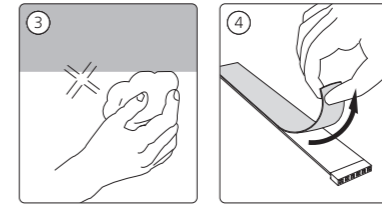

PHILIPS

hue personal wireless lighting

Solo lightstrip

HUE serial number

Signify  
I.B.R.S. / C.C.R.I. Numéro 10461  
5600 VB Eindhoven,  
the Netherlands  
00800-74454775

© 2024 Signify Holding  
All rights reserved