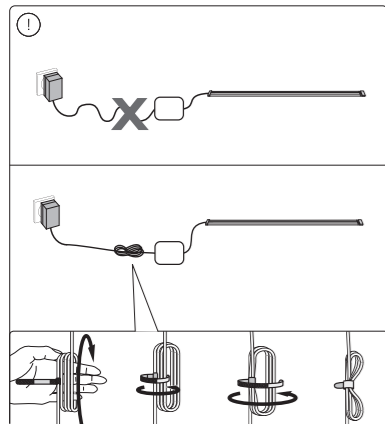

To connect your new Hue luminaire, select the installation instruction (A or B) that is applicable for you.
Discover
For more information visit philips-hue.com

DE
Zum Verbinden Ihrer neuen Hue-Leuchte wählen Sie die für Ihre Situation zutreffende Installationsanweisung (A oder B)

Entdecken
Weitere Informationen finden Sie unter www.philips-hue.com

FR
Pour raccorder votre nouveau luminaire, sélectionnez la consigne d'installation (A ou B) qui s'applique à vous.

Découverte
Pour plus d'informations, rendez-vous sur www.philips-hue.com

ES
Para conectar su nueva luminaria Hue, seleccione la instrucción de instalación (A o B) que sea aplicable en su caso.

Descubrir
Para obtener más información, visita www.philips-hue.com

PT
Para ligar a sua nova luminária Hue, selecione as instruções de instalação (A ou B) que se aplicam a si.

Descobrir
Para mais informações, visite www.philips-hue.com

IT
Per collegare il nuovo apparecchio per l'illuminazione Hue White, selezionare le istruzioni di installazione (A o B) adatte alle proprie esigenze.

Scoperta
Per ulteriori informazioni, visita il sito Internet www.philips-hue.com

NL
Kies de installatie-instructies (A of B) die voor jou van toepassing zijn om je nieuwe Hue armatuur aan te sluiten.

Ontdek
Meer informatie vindt u op www.philips-hue.com

EL
Για να συνδέσετε το νέο φωτιστικό Hue, επιλέξτε τις οδηγίες εγκατάστασης (A ή B) που ισχύουν για το δικό σας προϊόν.

Ανακαλύψτε
Για περισσότερες πληροφορίες, επισκεφθείτε την τοποθεσία www.philips-hue.com

PL
Aby podłączyć nową oprawę oświetleniową Hue, wybierz odpowiednią instrukcję instalacji (A lub B).

Odkrywanie
Więcej informacji można znaleźć na stronie internetowej www.philips-hue.com

CZ
Před připojením svítidla Hue zvolte montážní pokyny (A nebo B) relevantní pro váš systém.

Nabídka
Více informací naleznete na www.philips-hue.com

HU
Az új Hue lámpatest csatlakoztatásához válassza ki a körülményeknek megfelelő telepítési útmutatót (A vagy B).

Fedezze fel
A további tudnivalók a www.philips-hue.com oldalon olvashatók

DA
Tilslut det nye Hue White-armatur som angivet i den relevante installationsanvisning (A eller B).

Opdage
Du kan finde flere oplysninger på www.philips-hue.com

SV
Vid anslutning av en ny Hue-armatur väljer du den installationsanvisning (A eller B) som gäller för dig.

Upptäck
Mer information finns på www.philips-hue.com

NO
For å koble til den nye Hue-lysmatøren, velg installeringsinstruksjonen (A eller B) som gjelder for deg.

Blí kjent
Du finnar mer informasjon ved á gå til www.philips-hue.com

FI
Kytke uusi Hue-valaisin valitsemalla soveltuva asennusohje (A tai B).

Tutustu
Lisätietoja on osoitteessa www.philips-hue.com

SK
Ak chcete pripojiť svoje nové svietidlo Hue, vyberte montážne pokyny (A alebo B), ktoré sa naň vzťahujú.

Objavte
Ďalšie informácie získate na lokalite www.philips-hue.com