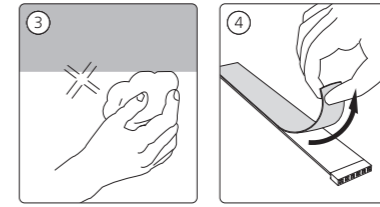

PHILIPS

hue personal wireless lighting

Solo lightstrip

HUE serial number

Signify  
I.B.R.S. / C.C.R.I. Numéro 10461  
5600 VB Eindhoven,  
the Netherlands  
00800-74454775

© 2024 Signify Holding  
All rights reserved