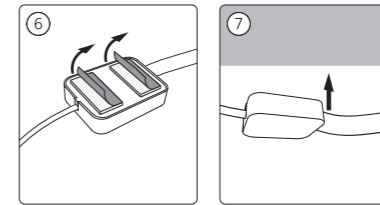

PHILIPS

hue personal wireless lighting

Solo lightstrip

HUE serial number

Signify  
I.B.R.S. / C.C.R.I. Numéro 10461  
5600 VB Eindhoven,  
the Netherlands  
00800-74454775

© 2024 Signify Holding  
All rights reserved