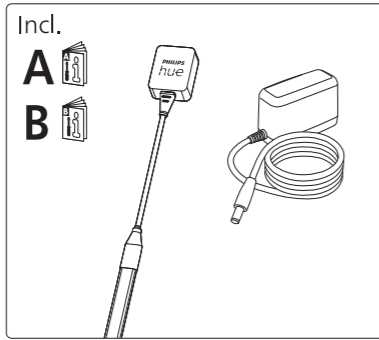

PHILIPS

hue personal wireless lighting

Solo lightstrip

HUE serial number

Signify  
I.B.R.S. / C.C.R.I. Numéro 10461  
5600 VB Eindhoven,  
the Netherlands  
00800-74454775

© 2024 Signify Holding  
All rights reserved