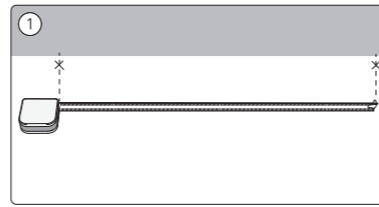

PHILIPS

hue personal wireless lighting

Solo lightstrip

HUE serial number

Signify  
I.B.R.S. / C.C.R.I. Numéro 10461  
5600 VB Eindhoven,  
the Netherlands  
00800-74454775

© 2024 Signify Holding  
All rights reserved