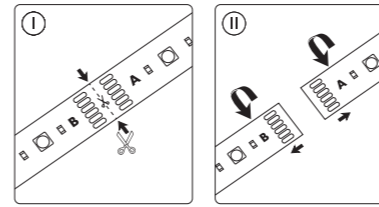

PHILIPS

hue personal wireless lighting

Solo lightstrip

HUE serial number

Signify  
I.B.R.S. / C.C.R.I. Numéro 10461  
5600 VB Eindhoven,  
the Netherlands  
00800-74454775

© 2024 Signify Holding  
All rights reserved