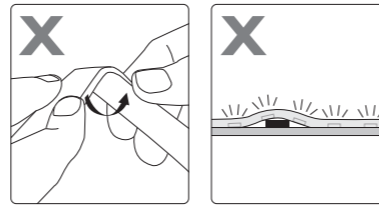

PHILIPS

hue personal wireless lighting

Solo lightstrip

HUE serial number

Signify  
I.B.R.S. / C.C.R.I. Numéro 10461  
5600 VB Eindhoven,  
the Netherlands  
00800-74454775

© 2024 Signify Holding  
All rights reserved