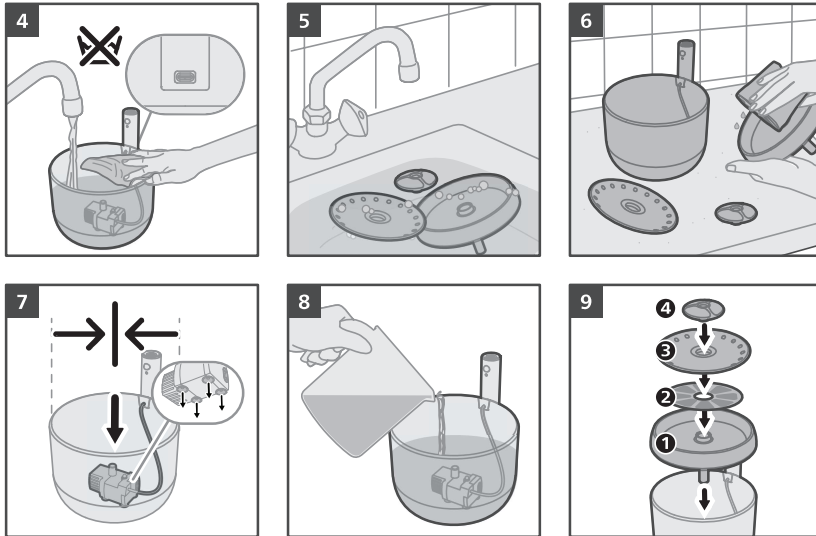

**PHILIPS**

Water fountain

Pet series

PAW3210

30D

www.philips.com

Registration and Benefits

Digital manual