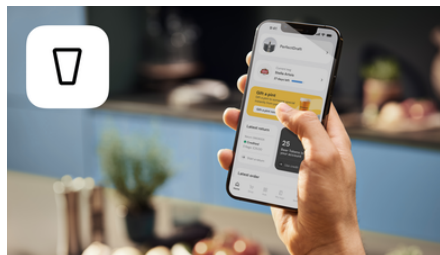

PHILIPS

**Philips PerfectDraft 5000
Series Home Draft Beer
Machine**

HD3761/60

Fresh, cold draft beer at home

Home Draft Beer Machine

- Fresh, cold draft beer for 30 days
- LED lights ensure the right temperature
- Wide variety of your favorite draft beers
- Perfectly chilled and ready to serve in 12 hours
- Child-safe tap handle removes easily
- Clean and hygienic with a new tube for every keg
- Front doors for easy keg replacement
- Enhance your experience with the PerfectDraft app

Highlights

Fresh for 30 days

Keep beer fresh to enjoy the perfect pour for 30 days.

LED lights

The indicator shows you when your beer is at the ideal drinking temperature of 3°C.

Your favorite draft beers

Choose from a wide variety of your favorite draft beers — from crisp lagers to hoppy IPAs and refreshing wheat beers.

Chills in 12 hours

Cooling time from room temperature to 3°C in 12 hours.

Removable tap handle

Tap handle removes easily when not in use for cleaning and child-safety.

Clean and hygienic

Each new keg comes with a new tube for a clean, hygienic pour.

Easy to change kegs

Just open the double doors in front to load a new keg of your favorite draft beer anytime.

PerfectDraft app

Enhance your experience with the PerfectDraft app.

Publication Date
2024-07-27
Version: 4.4.0
EAN: 8720389041396
www.phillips.com