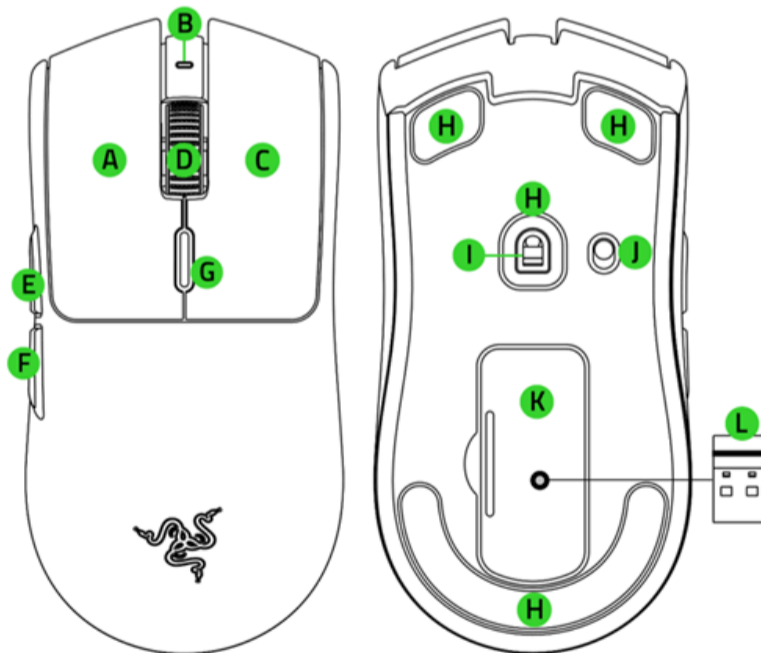

### Device Layout

- A. Left mouse button
- B. Indicator LED
- C. Right mouse button
- D. Scroll wheel
- E. Mouse button 5
- F. Mouse button 4

- G. DPI cycle button\*
- H. PTFE mouse feet
- I. Razer™ Focus Pro 30K Optical Sensor
- J. Power on / off switch
- K. Battery / Wireless dongle compartment and cover
- L. Razer HyperSpeed Wireless Dongle