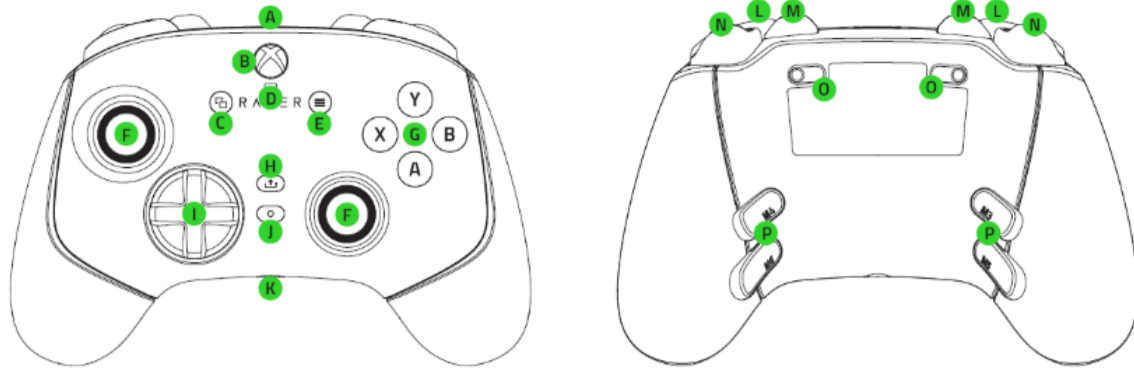

Updated: 06-Mar-2025 | Article ID: 14591

SPECIFICATIONS

Get the edge you need to dominate the competition with the Razer Wolverine V3 Tournament Edition— our most advanced wired esports controller. Officially licensed by Xbox, perform like the pros on Xbox and PC with speed, control, and precision that sets you up for true gaming glory.

Device Layout

- | | |
|--|--|
| <ul style="list-style-type: none"> A. Type C port B. Xbox button C. View button D. Status indicator E. Menu button F. Hall effect analog thumbsticks G. Razer Mecha-Tactile action buttons H. Share button | <ul style="list-style-type: none"> I. Razer Mecha-Tactile 8-way floating D-pad J. Function button K. 3.5 mm headset port L. Bumpers (LB/RB) M. Multi-function claw grip bumpers (M1/M2) N. Razer Pro HyperTriggers (LT/RT) O. Trigger stop switches P. Multi-function mouse click back paddles (M3/M4/M5/M6) |
|--|--|

Full Technical Specifications

Category	Specification
Connectivity	<ul style="list-style-type: none"> • Wired Connection
System Requirement	<ul style="list-style-type: none"> • Xbox or PC (Windows® 11 64-bit or higher) • Internet connection for Razer Controller app
Mechanical Action Buttons	Razer Mecha Tactile Action Buttons
Multi-Function Buttons	<ul style="list-style-type: none"> • 4 Mouse Click Back Paddles • 2 Claw Grip Bumpers
Triggers	2 Hall Effect Analog triggers with Mouse Click trigger stops
Thumbsticks	Anti-drift Hall Effect analog thumbsticks
Carrying Case	Carrying case for controller and accessories
USB Cable	3 m / 10 ft USB C to USB A
Color	<ul style="list-style-type: none"> • Black • White