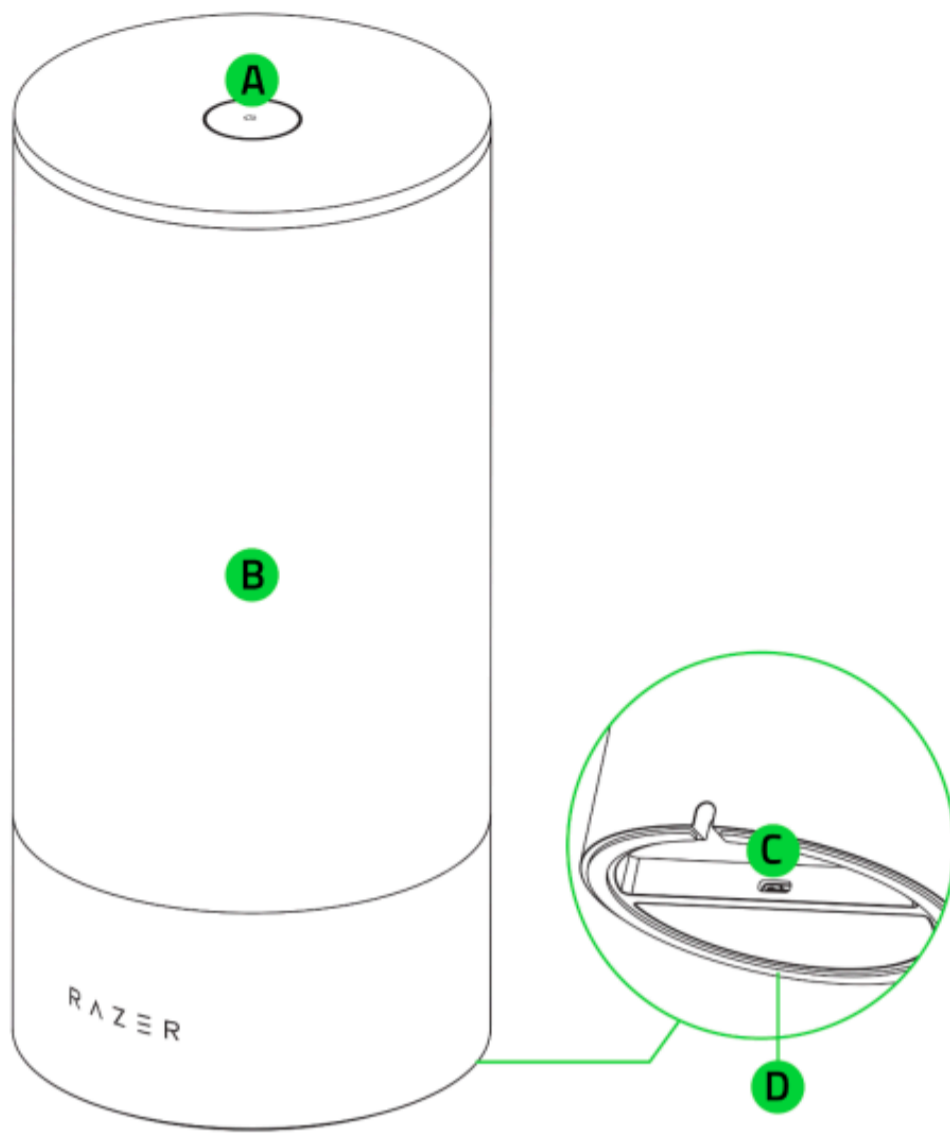

Device Layout

- Power adapter with interchangeable plugs*

Full Technical Specifications

Category	Specification
Variation	Razer Aether Lamp
White Color Temperature	2700 K to 6500 K
RGB Lighting	Razer Chroma RGB
Luminous flux	300 lm
LED Lifetime	25,000 hours
Rated Power	10 W
Input Voltage	5 V
Connection Protocol	802.11b/g/n 2.4 GHz
Pairing	Bluetooth

Razer Gamer Room App	Yes
Power Adapter	<ul style="list-style-type: none">• Input: 100-240 V-50/60 Hz• Output: 5 V 2 A (10 W)
Other Features	<ul style="list-style-type: none">• Works with Matter™• Voice Assistant: Amazon Alexa, Google Assistant• Omnidirectional lighting
Approx. Dimension	100 mm x 100 mm x 214 mm