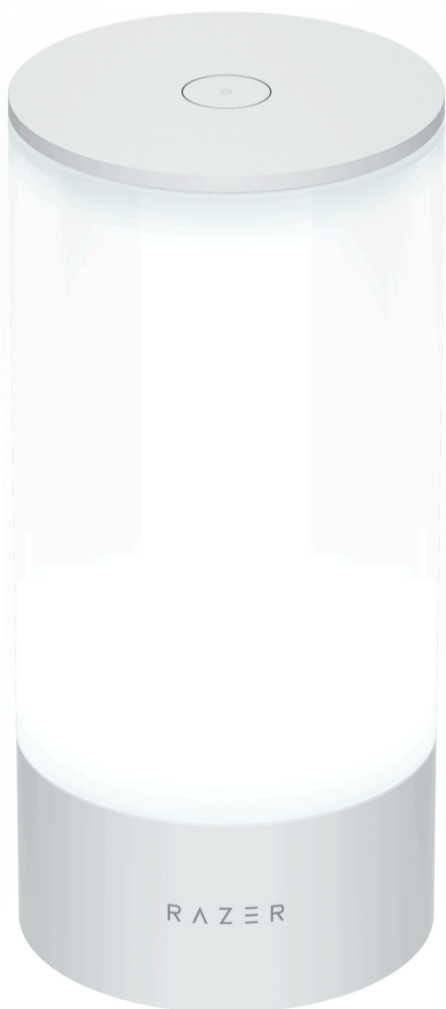

You are currently on the **United States** site.
Select a location to view location-specific content and shop online.

SWITCH TO FRANCE

Select another location

Razer Aether Lamp | RZ43-0407 Support & FAQs

Updated: 11-Dec-2024 | Article ID: 5892

SPECIFICATIONS

Make your Gamer Room truly shine with the Razer Aether Lamp—an excellent source of all-round lighting that gives your room a vibrant, balanced glow. Powered by Razer Chroma™ RGB, customize and control it from one convenient app to create the perfect setting for any scenario.

Device Layout

- Power adapter with interchangeable plugs*

Full Technical Specifications

Category	Specification
Variation	Razer Aether Lamp
White Color Temperature	2700 K to 6500 K
RGB Lighting	Razer Chroma RGB
Luminous flux	300 lm
LED Lifetime	25,000 hours
Rated Power	10 W
Input Voltage	5 V
Connection Protocol	802.11b/g/n 2.4 GHz
Pairing	Bluetooth

Razer Gamer Room App	Yes
Power Adapter	<ul style="list-style-type: none">• Input: 100-240 V-50/60 Hz• Output: 5 V 2 A (10 W)
Other Features	<ul style="list-style-type: none">• Works with Matter™• Voice Assistant: Amazon Alexa, Google Assistant• Omnidirectional lighting
Approx. Dimension	100 mm x 100 mm x 214 mm