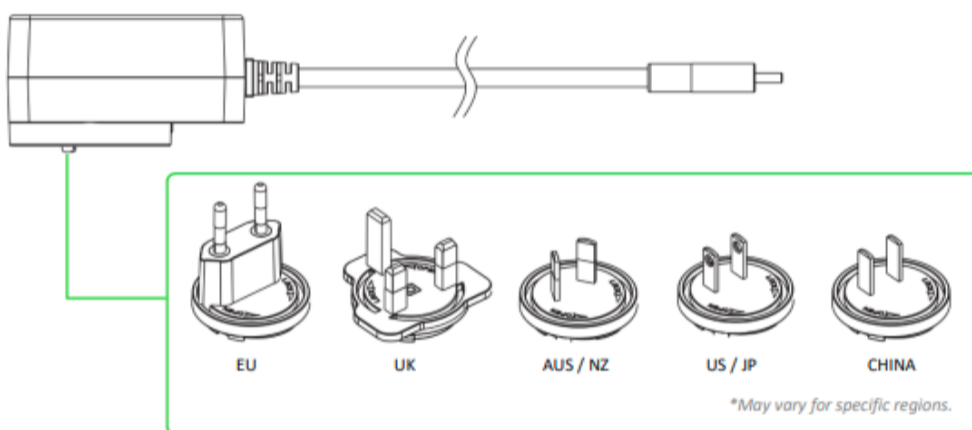

Device Layout

- Power adapter with interchangeable plugs*

Full Technical Specifications

Category	Specification
Variation	Razer Aether Lamp
White Color Temperature	2700 K to 6500 K
RGB Lighting	Razer Chroma RGB
Luminous flux	300 lm
LED Lifetime	25,000 hours
Rated Power	10 W
Input Voltage	5 V
Connection Protocol	802.11b/g/n 2.4 GHz
Pairing	Bluetooth

Razer Gamer Room App	Yes
Power Adapter	<ul style="list-style-type: none">• Input: 100-240 V-50/60 Hz• Output: 5 V 2 A (10 W)
Other Features	<ul style="list-style-type: none">• Works with Matter™• Voice Assistant: Amazon Alexa, Google Assistant• Omnidirectional lighting
Approx. Dimension	100 mm x 100 mm x 214 mm