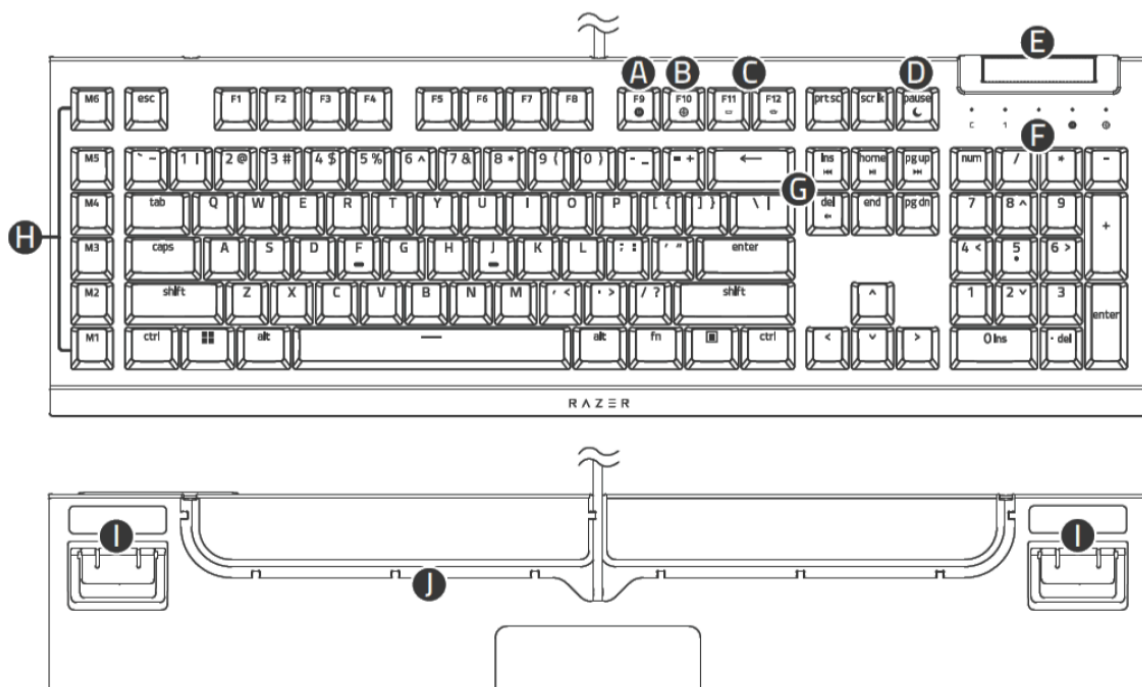

## Device Layout

- A. On-the-fly macro record key
- B. Gaming mode key
- C. Backlight control keys
- D. Sleep mode key
- E. Multi-function roller
- F. LED indicators