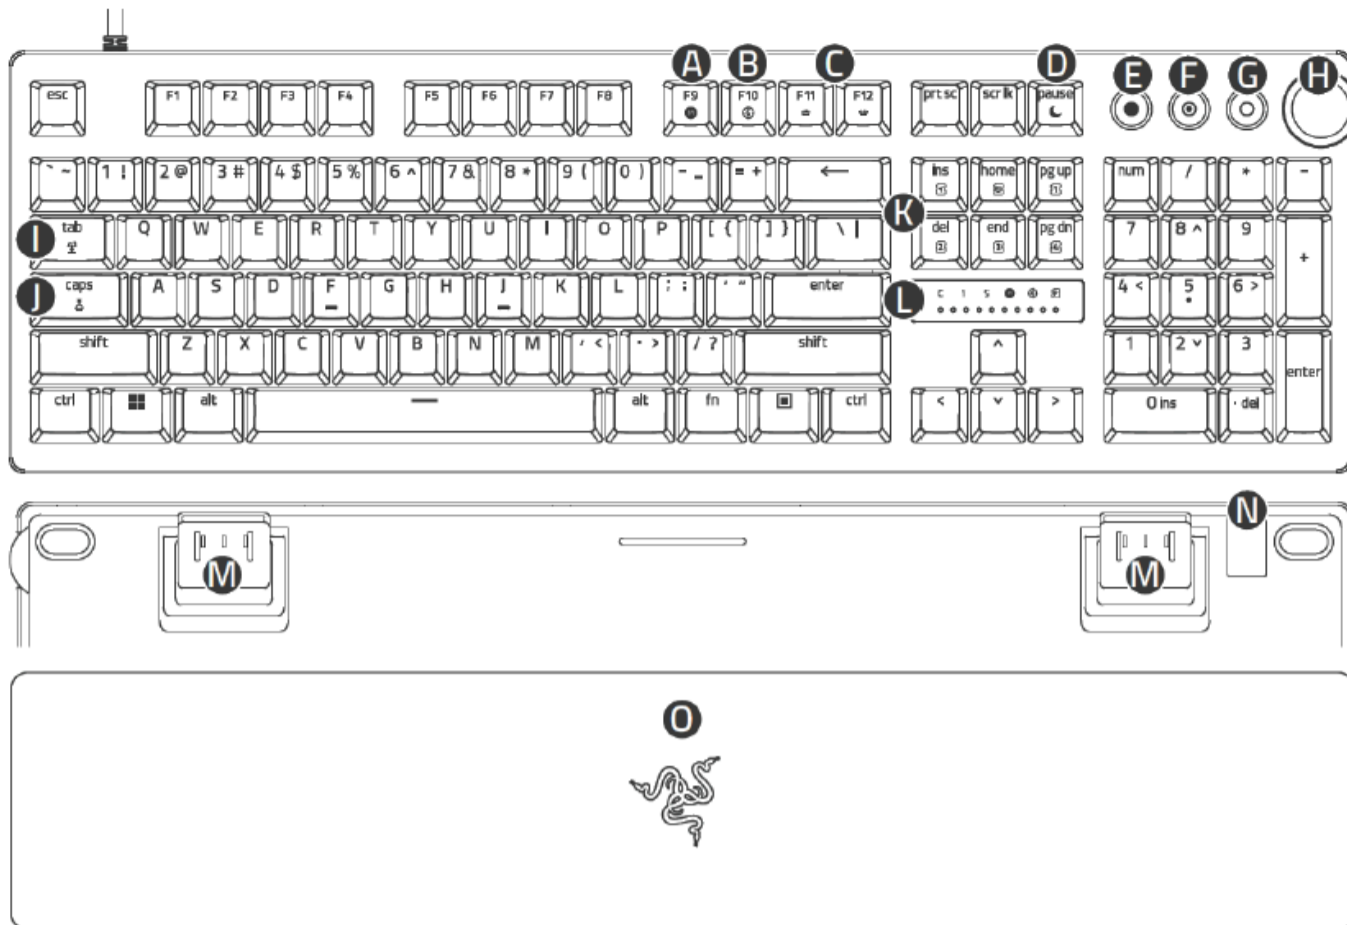

Device Layout

- A. On-the-fly macro record key
- B. Gaming mode key
- C. Backlight control keys
- D. Sleep Mode key
- E. Remappable Macro button 1
- F. Remappable Macro button 2
- G. Multi-function Media button
- H. Multi-function Digital Dial
- I. Quick Actuation Point adjustment key
- J. Quick Rapid Trigger adjustment key
- K. Preset Profile shortcut keys
- L. LED indicators
- M. Kickstand
- N. USB 2.0 Type C port
- O. Magnetic firm leatherette wrist rest