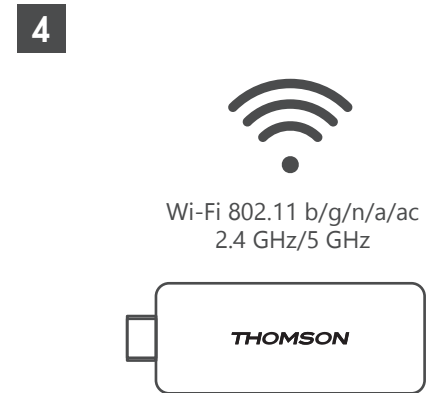

Packaging content

Streaming Stick

Voice remote control

Installation instructions

2 x AAA batteries

Power adapter

HDMI extension cable

Operating temperature
0°C - 50°C