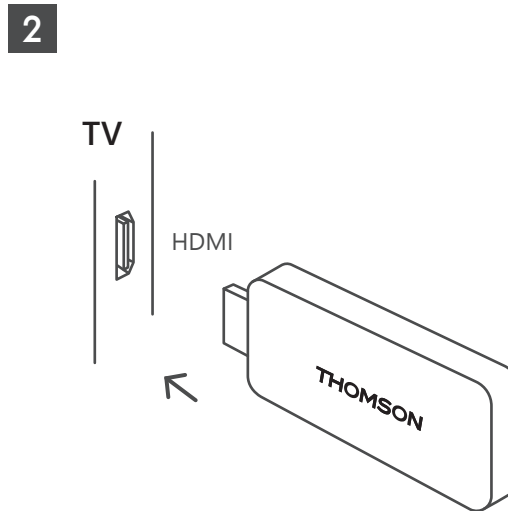

Packaging content

Streaming Stick

Voice remote control

Installation instructions

2 x AAA batteries

Power adapter

HDMI extension cable

Operating temperature
0°C - 50°C