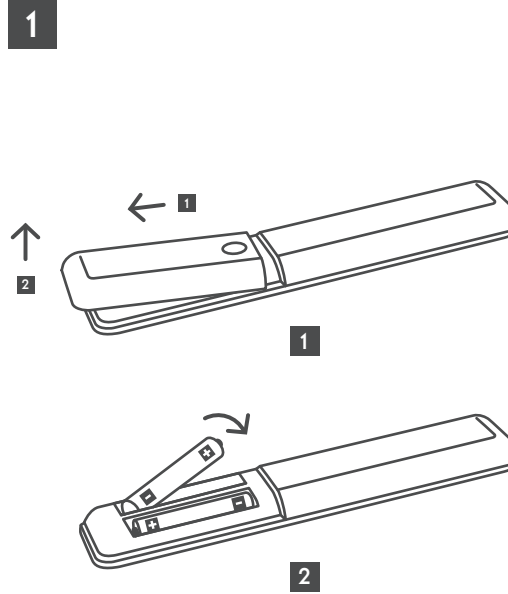

Packaging content

Streaming Stick

Voice remote control

Installation instructions

2 x AAA batteries

Power adapter

HDMI extension cable

Operating temperature
0°C - 50°C