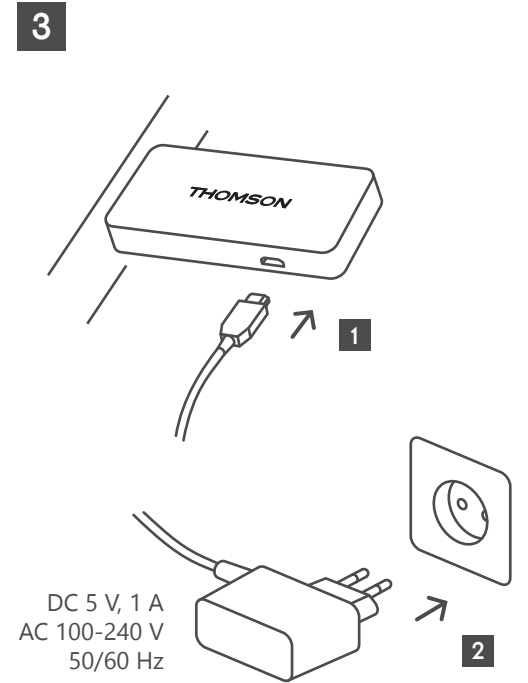

Packaging content

Streaming Stick

Voice remote control

Installation instructions

2 x AAA batteries

Power adapter

HDMI extension cable

Operating temperature
0°C - 50°C