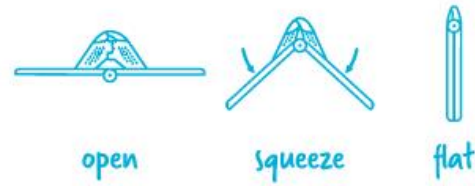

Fluicer *fold flat easy juicer*

is an easy squeeze citrus juicer that folds completely flat for space-saving storage.

Orange

Lemon

Lime

	Lime	Lemon	Orange
Length:	23cm / 9"	25cm / 10"	28cm / 11"
Year Launched:	2023		
Care Instructions:	Dishwasher Safe		

Materials: Polypropylene, Stainless Steel

Flat out fitting in.

Slimline design folds completely flat for space-saving storage. No bulky humps or bumps to try to fit into a drawer!

Your main squeeze.

Two-handed sideways pivot operation provides increased leverage using the larger muscle groups of your arms instead of hands, requiring less effort than a traditional press.

The force is strong.

Unique hinged mechanism presses the fruit in half from the sides like juicing with your hands, requiring less force than squashing the fruit flat like traditional juicers.

Go with the flow.

In-built pip catcher strains juice and offers extra control by acting as a funnel to direct juice flow into a glass or small bowl.